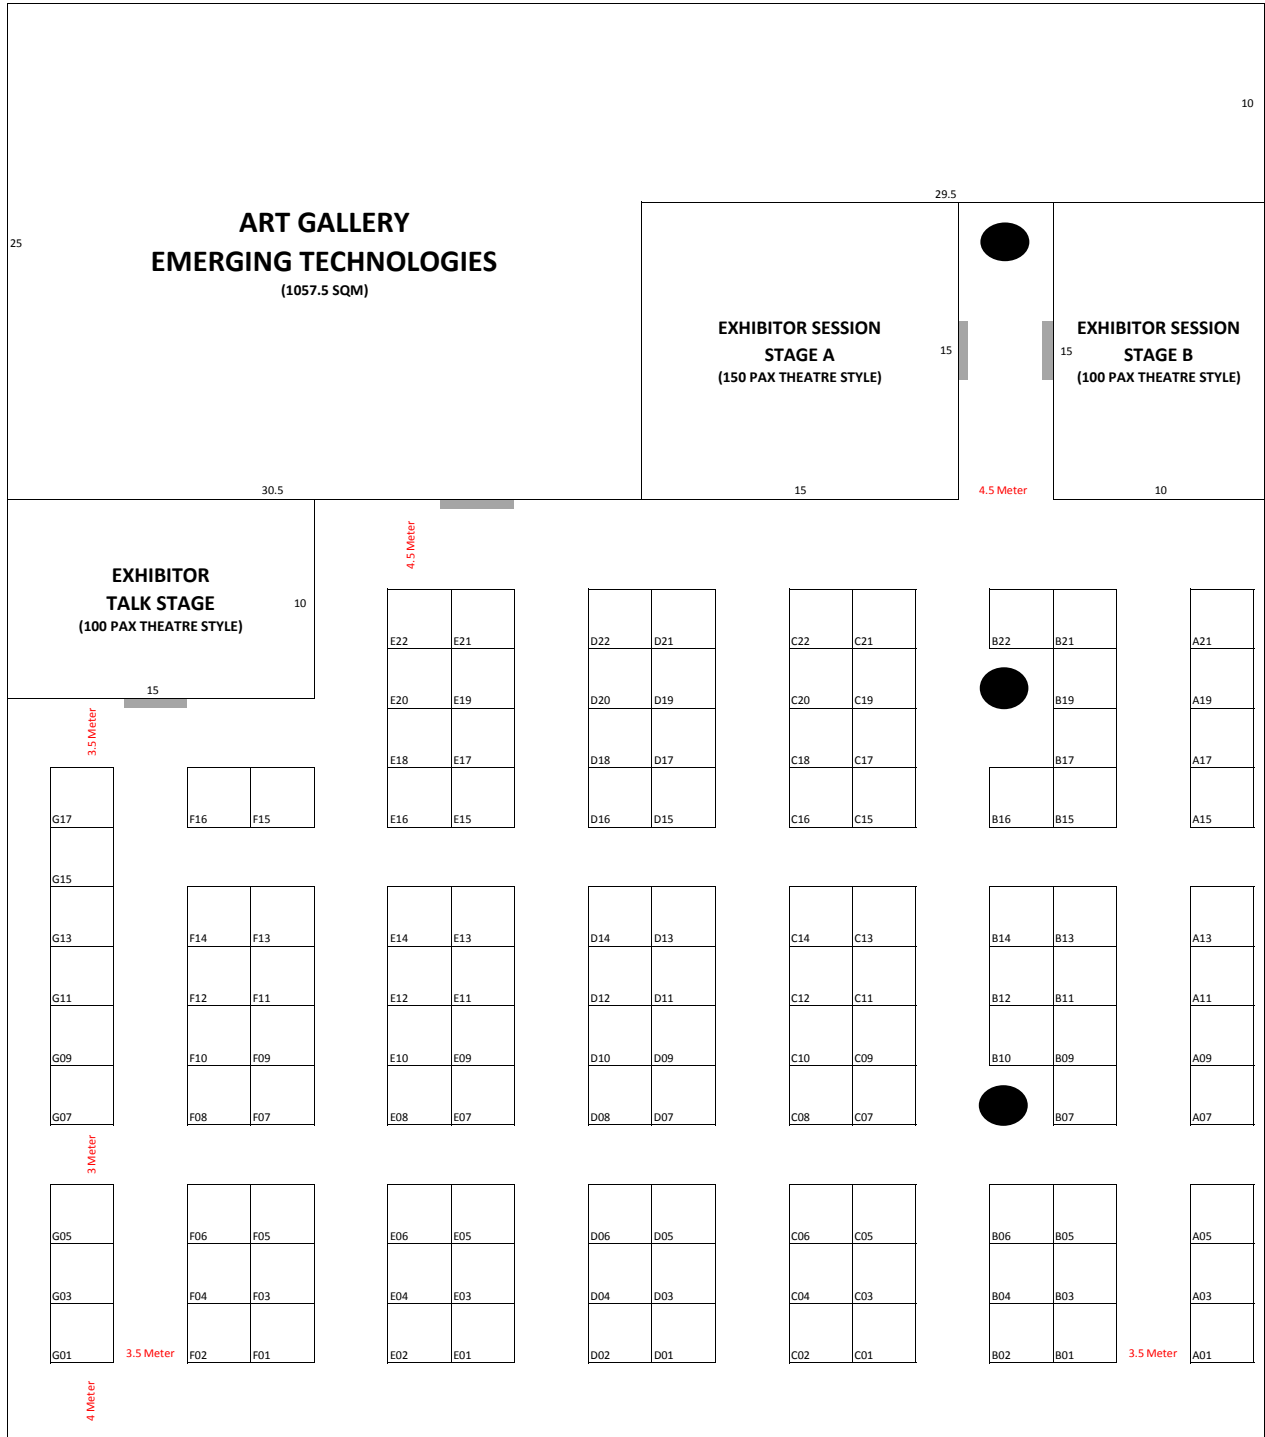

SIGGRAPH ASIA 2013

EXHIBITION: 20 - 22 NOVEMBER
 HONG KONG CONVENTION AND EXHIBITION CENTRE
 HALL 3G

10

25

29.5

ART GALLERY EMERGING TECHNOLOGIES
 (1057.5 SQM)

EXHIBITOR SESSION STAGE A
 (150 PAX THEATRE STYLE)

EXHIBITOR SESSION STAGE B
 (100 PAX THEATRE STYLE)

EXHIBITOR TALK STAGE
 (100 PAX THEATRE STYLE)

10

4.5 Meter

15

3.5 Meter

G17

F16

4 Meter

3.5 Meter

EXHIBITION MANAGEMENT OFFICE

ENTRANCE / EXIT